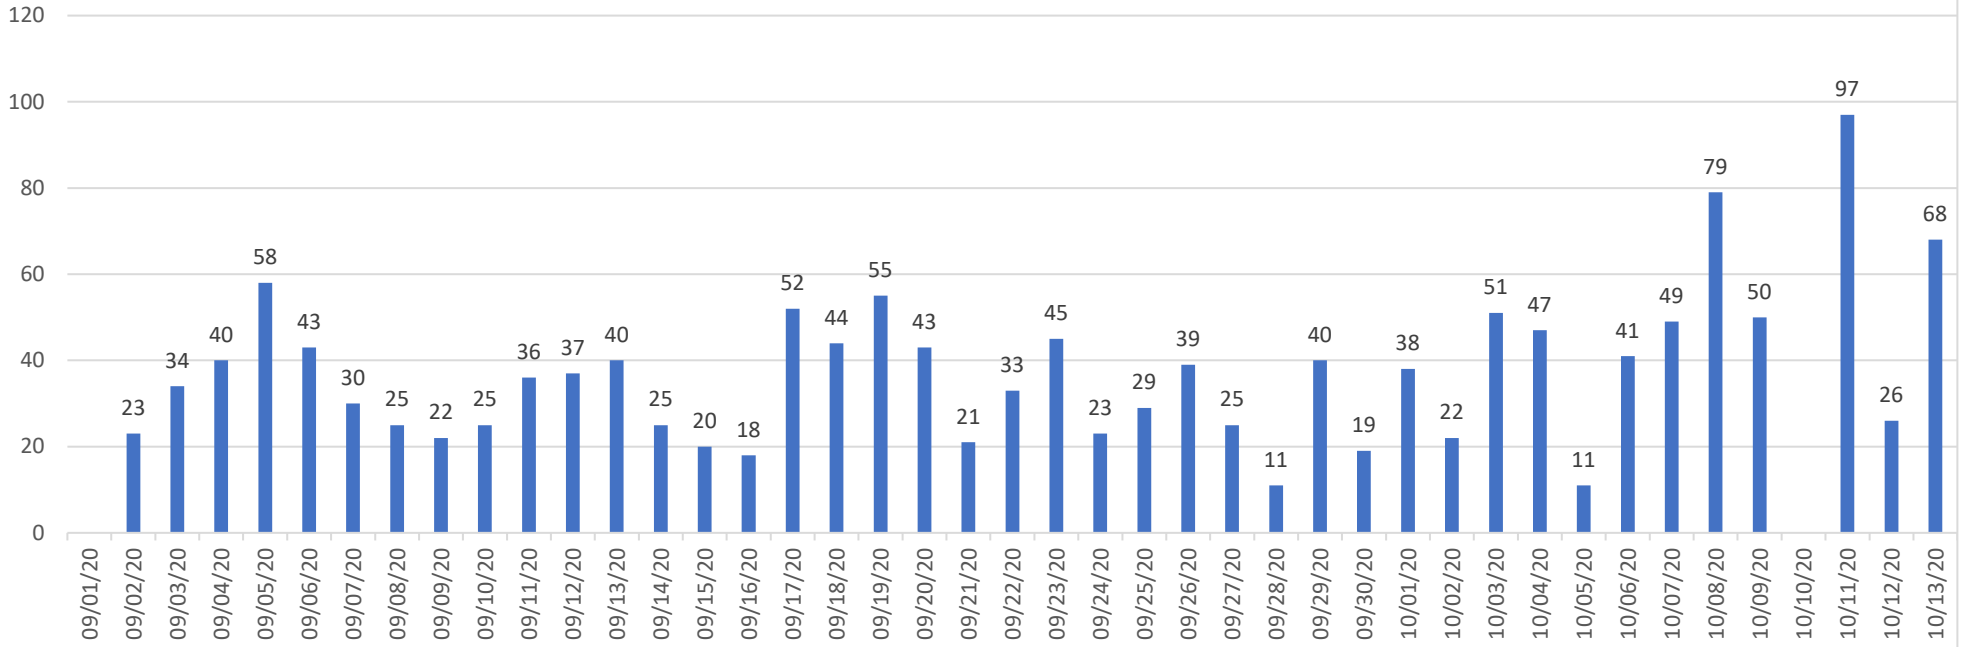

Local Covid-19 Data

Collier Total New Cases Per Day

Zip Code 34103

Zip Code 34102