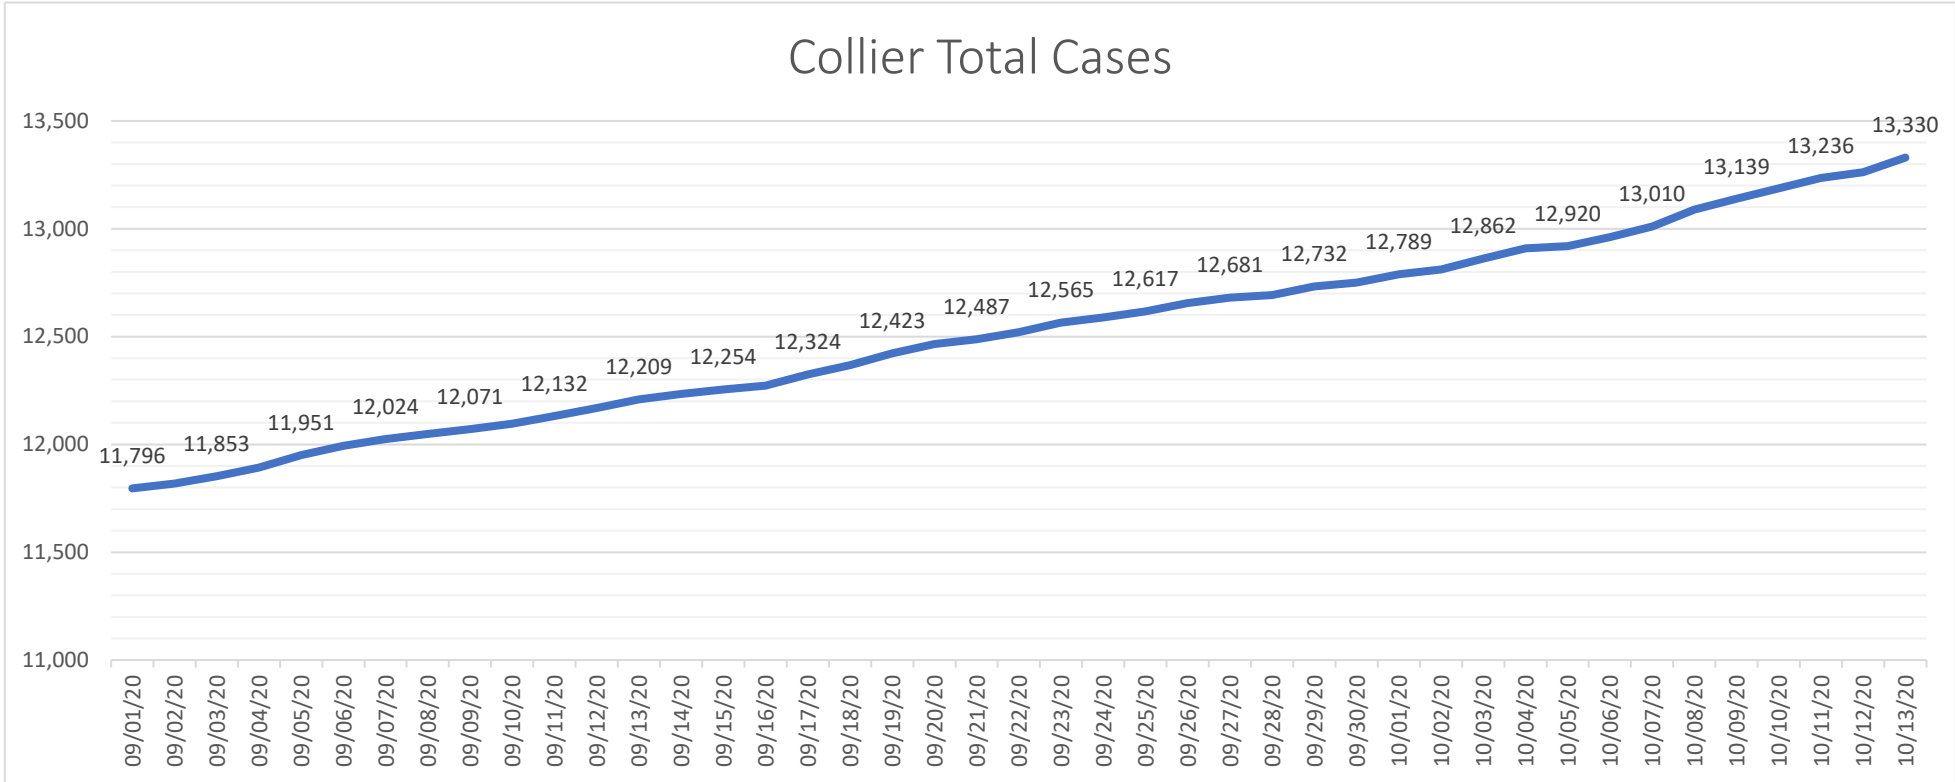

Local Covid-19 Data

Collier Total New Cases Per Day

Zip Code 34103

Zip Code 34102