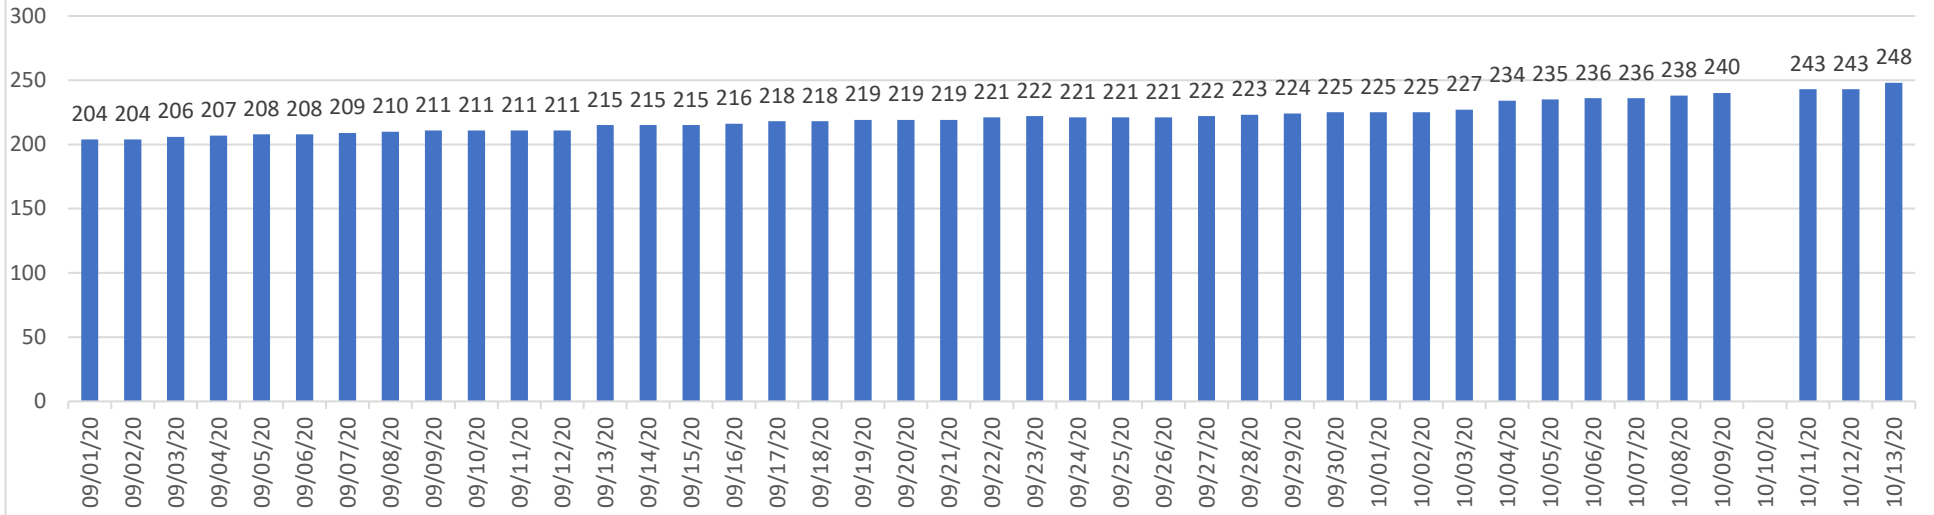

Local Covid-19 Data

Collier Total New Cases Per Day

Zip Code 34103

Zip Code 34102